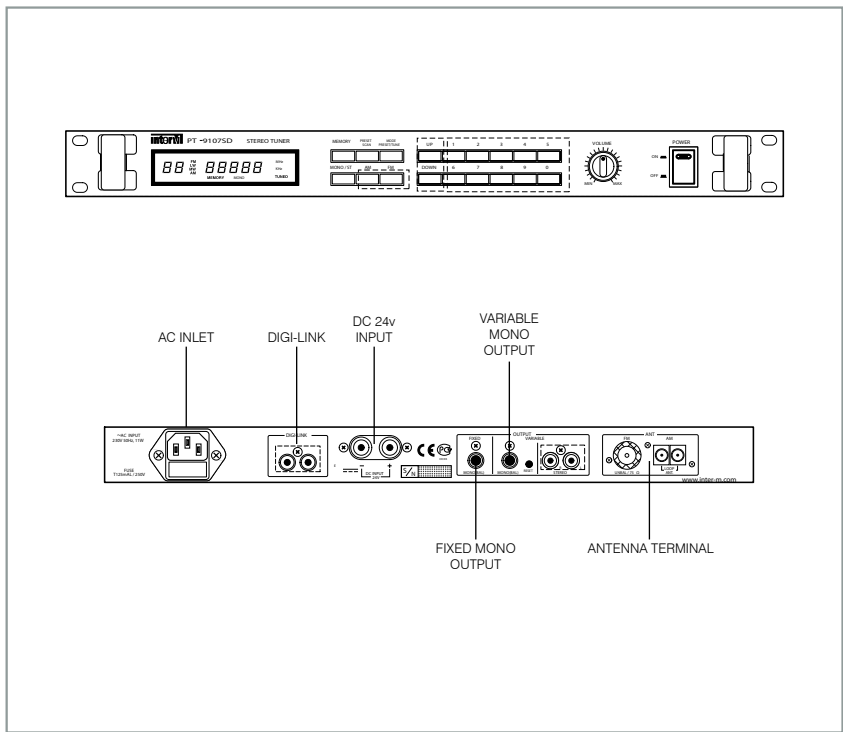

PT-9107SD: AM/FM Tuner

Slimline 19" rack-mounting tuner operating on AM and FM bands. 20 pre-set stations make the unit ideal for many commercial installations requiring radio broadcast.

Fixed/variable and stereo/mono output options are also available.

Features:

- AM/FM bands
- 20 Pre-set stations
- Mono output /fixed (1/4" jack)
- Mono output/variable (1/4" jack)
- Stereo output/variable (stereo phonos)
- 230v AC/24v DC powered
- 1U high, 19" rack mounting

Specifications:

Model:	PT-9107SD:
AM Range	522~1611 KHz
FM Range	87.5~108.0 MHz
Pre Set Stations	20
Output Levels	FM Stereo ~ 500mV Balanced FM Mono ~ 1v Balanced AM Mono ~ 240 mV Balanced
Power Requirement	230v AC 50Hz / 24v DC
Dimensions	482(W) x 44(H) x 280(D)mm
Weight	3.5kg