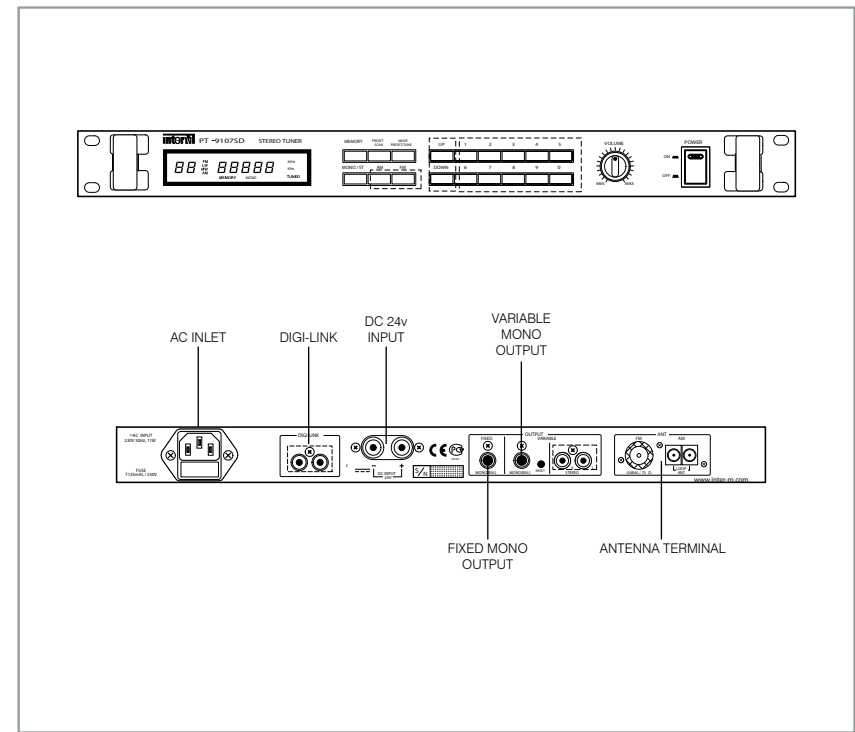

PT-9107SD: AM/FM Tuner

Slimline 19" rack-mounting tuner operating on AM and FM bands. 20 pre-set stations make the unit ideal for many commercial installations requiring radio broadcast.

Fixed/variable and stereo/mono output options are also available.

Features:

- AM/FM bands
- 20 Pre-set stations
- Mono output /fixed (1/4" jack)
- Mono output/variable (1/4" jack)
- Stereo output/variable (stereo phonos)
- 230v AC/24v DC powered
- 1U high, 19" rack mounting

Specifications:

Model:	PT-9107SD:
AM Range	522~1611 KHz
FM Range	87.5~108.0 MHz
Pre Set Stations	20
Output Levels	FM Stereo ~ 500mV Balanced FM Mono ~ 1v Balanced AM Mono ~ 240 mV Balanced
Power Requirement	230v AC 50Hz / 24v DC
Dimensions	482(W) x 44(H) x 280(D)mm
Weight	3.5kg