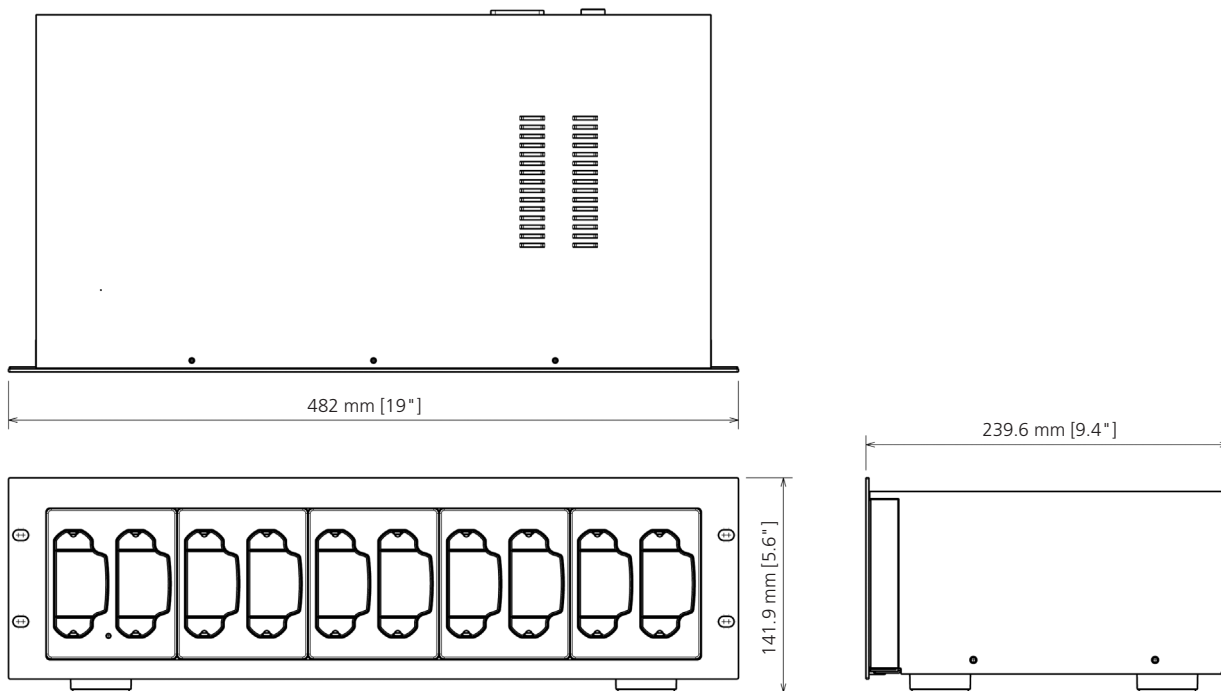

TECHNICAL SPECIFICATIONS

AC input. 100 - 240 V, 50/60 Hz
Fuse 2 x T 2A L 250V
Connection. AC input and AC output socket
Switching power supply input 100 - 240 V AC, 50/60 Hz
Switching power supply output. 5 V DC, 12 A
Full loading current. 593 mA (115 V) / 356 mA (230 V)
Max. charging time. approx. 5 hours
Ambient temperature (26 °C / 55%) 46 °C [114.8 °F]
Dimensions (W x D x H). 482 x 239.6 x 141.9 mm [19" x 9.4" x 5.6"]
Weight 4.67 kg [10.3 lbs]
Charging compartments 10 for beltpack transmitter/receiver

Synexis C10

ARCHITECT'S SPECIFICATIONS

Charger with charging compartment for 10 beltpack receivers/transmitters. Automatic rechargeable battery/standard battery recognition. With power on LED. Each charging compartment with individual display of the charging or error status via the operating control LED of the transmitter/receiver. 19"/3 U mounting. Integrated power supply. Rugged, closed metal housing.

DIMENSIONS

All dimensions in mm and [inch].